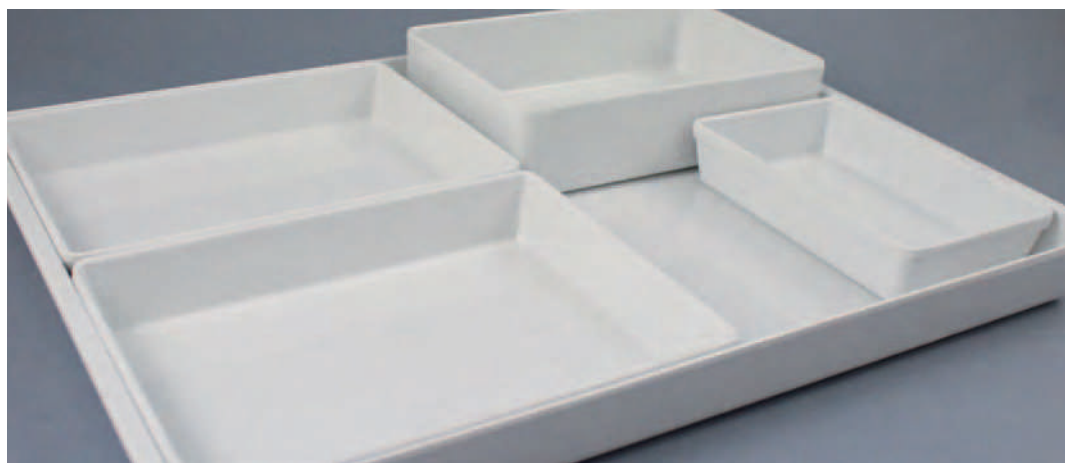

COLORI - COLORS

○ V05000BB ● S05000NE

○ V05100BB ● S05100NE

○ V05200BB ● S05200NE

○ V05300BB ● S05300NE